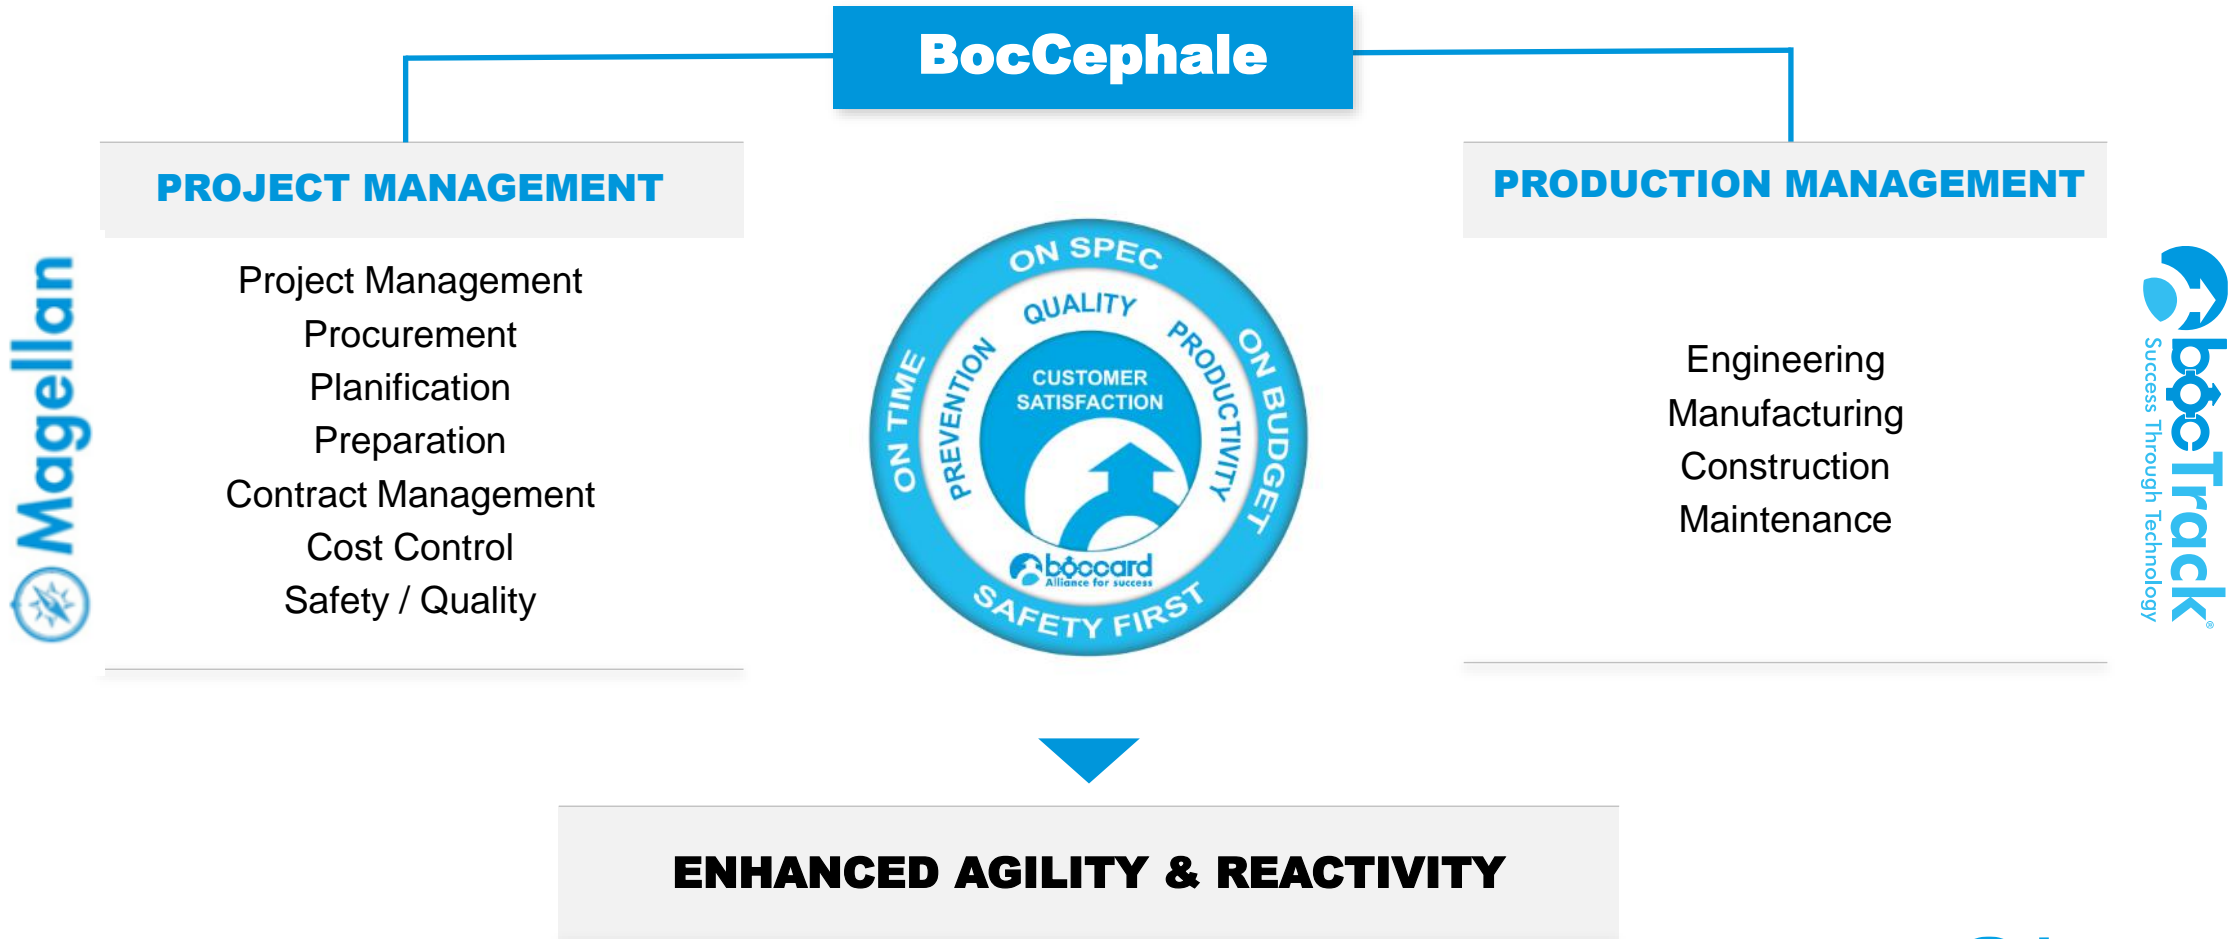

BOCCARD MANAGEMENT SYSTEM: A SET OF COMPLEMENTARY TOOLS