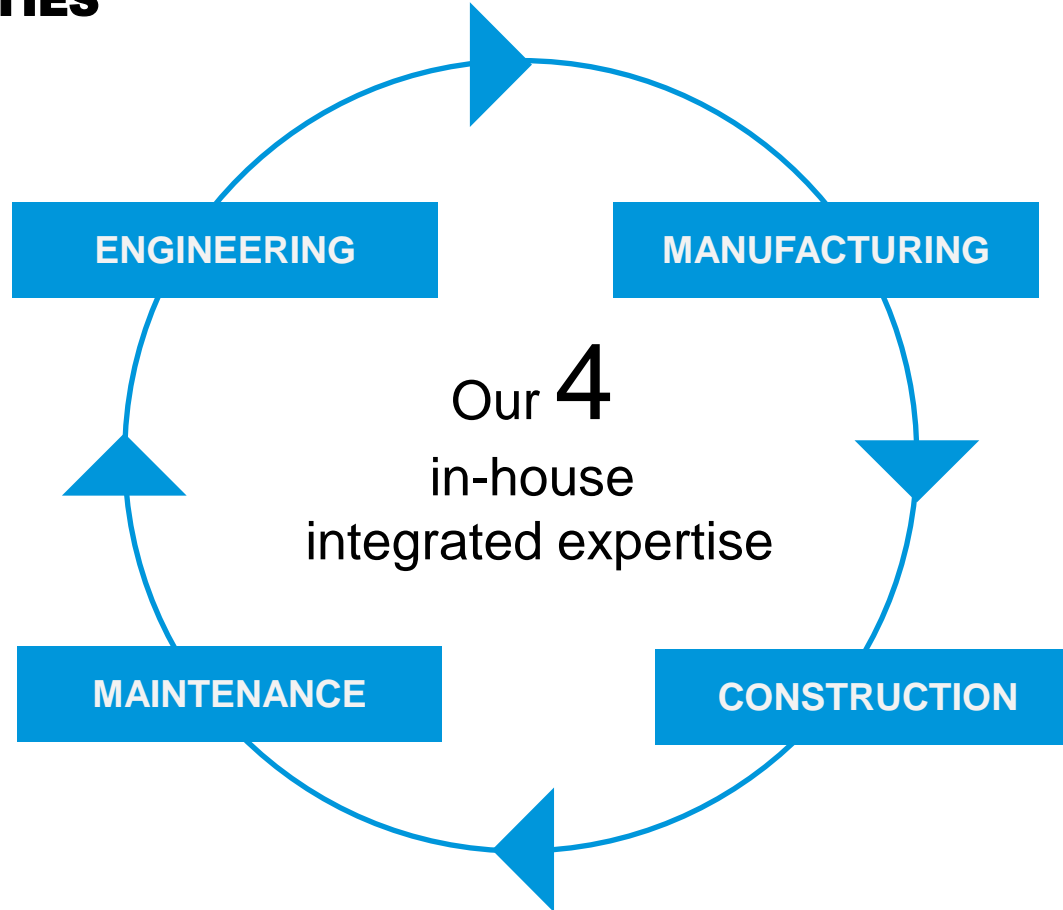

SAFETY FIRST

A pre-requisite in everything we do.

A DEEPLY ROOTED CULTURE

- Specific training programs to instill this culture
- Dedicated mentoring system

SAFETY PROCEDURES & SAFETY TOOL-BOX

- Self-check process
- Systematic near-misses reports

A NUCLEAR COMPLIANCE UNIT

driven by an independent auditor, for a totally neutral overview of every operation.

TOTAL NUCLEAR SAFETY

03

**IN-HOUSE EXPERTISE
ON THE FULL
NUCLEAR LIFECYCLE**

OUR SIGNATURE EXPERTISE

We are expert on **4 ACTIVITIES**

Construction Management, build optimisation, resource management, planning, site installation, subcontract management, testing and commissioning

Integrated maintenance engineering, maintenance policy developed upstream, assistance, anomaly analysis, inspection & periodic piping requalification, piping maintenance, supply of technical part.